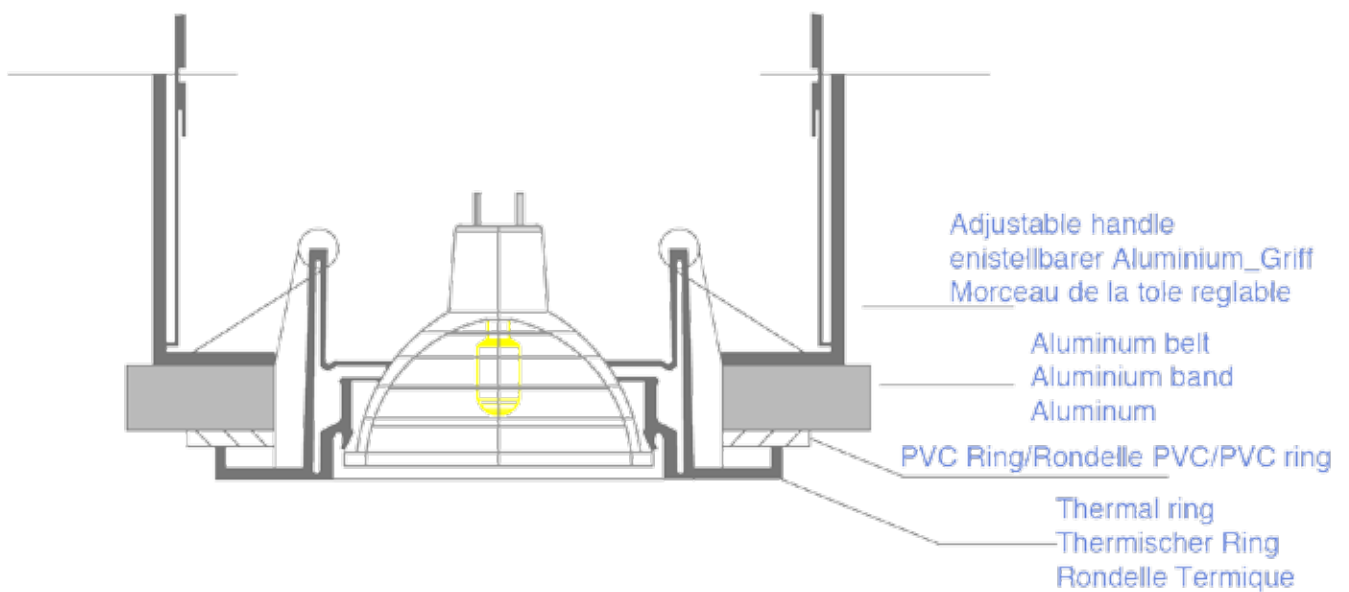

PROFILE SYSTEM

Light point