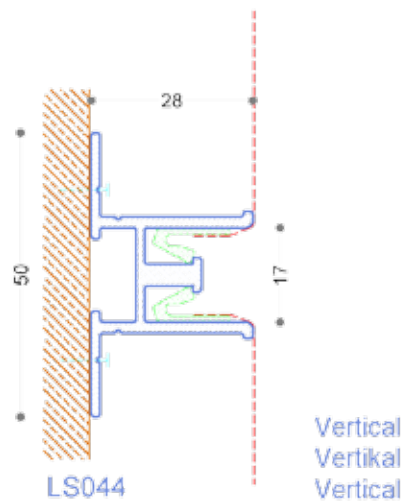

PROFILE SYSTEM

LS044 separator 1

Application/Anwendung/Application

- Wall/Wand/Mur
- Vertical/Vertikal/Vertical
- Sloping Wall/Schräge Wand/Mur Oblique