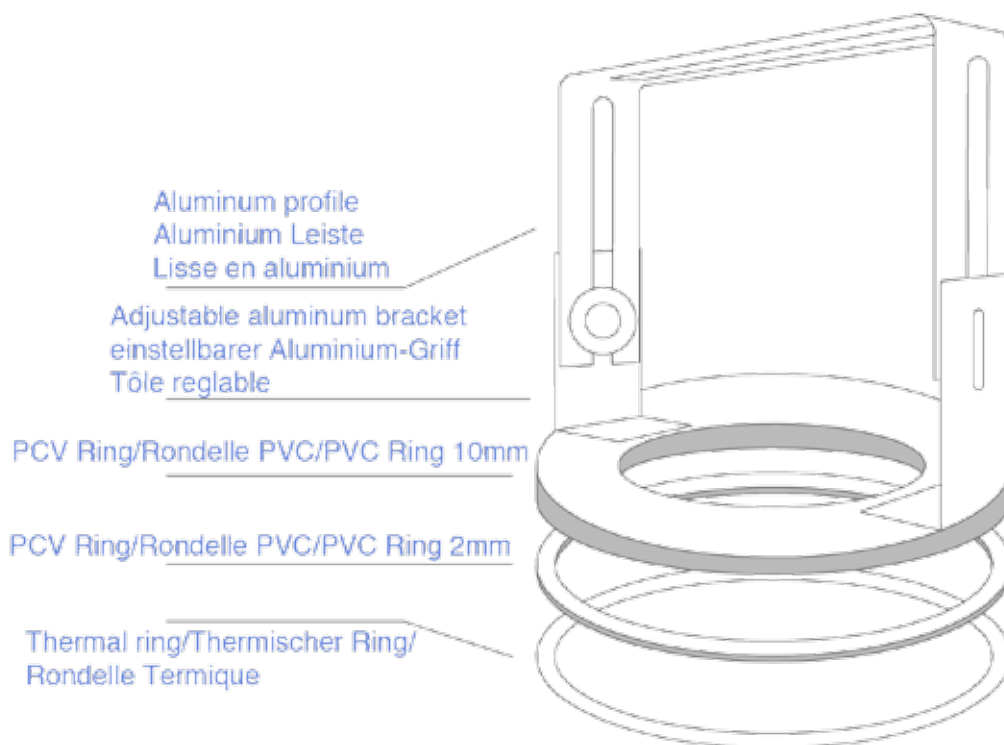

PROFILE SYSTEM

Light point