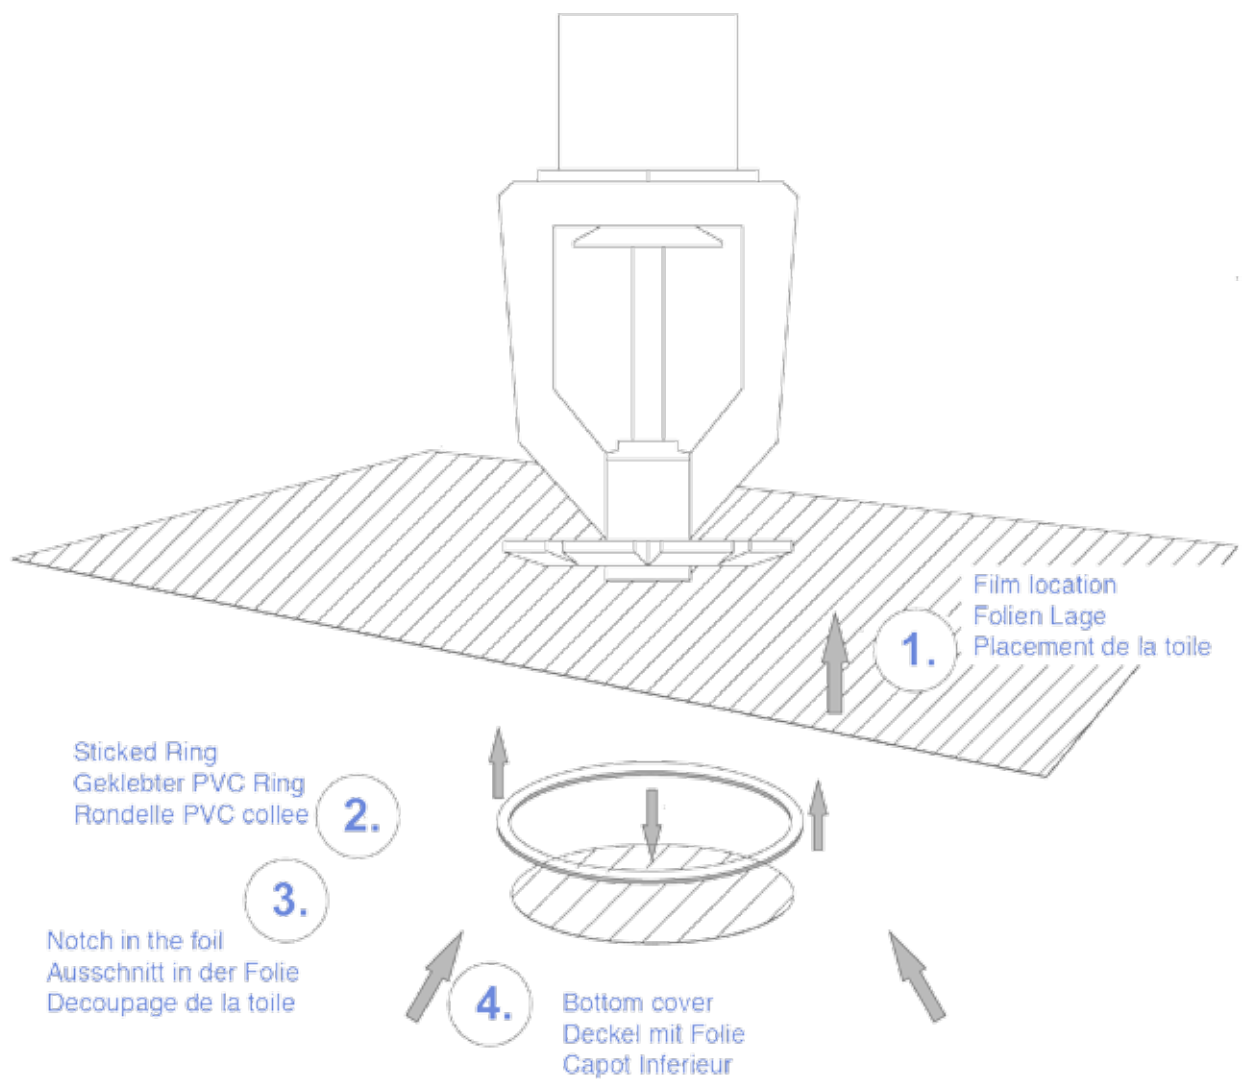

PROFILE SYSTEM

Sprinkler alarm